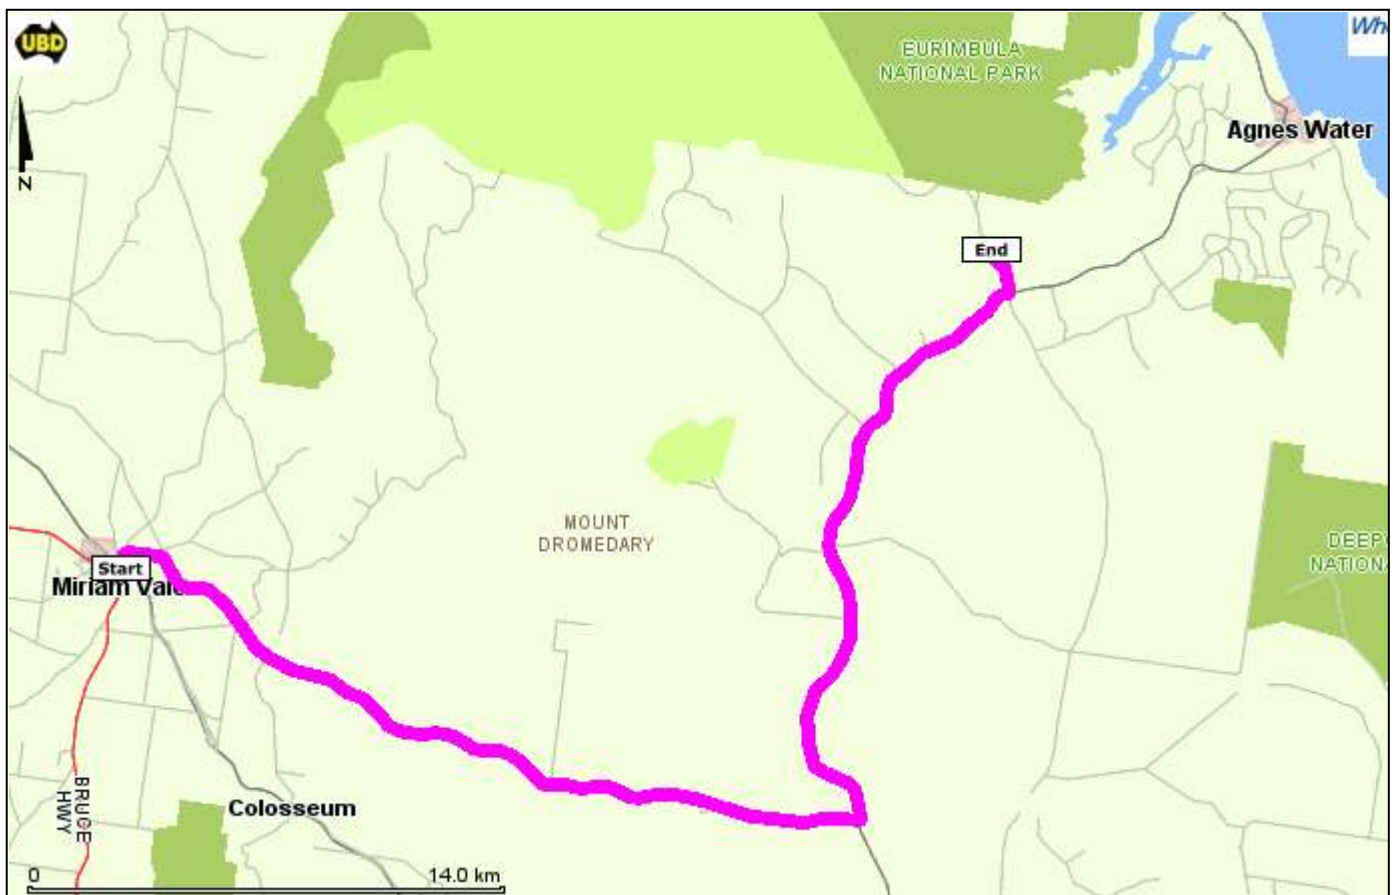

TEEN CANOE EXPEDITION - 2009

May 2009
Bulletin 2

Eurimbula – Turkey Beach

JUNE 27th/28th MEETING POINT DIRECTIONS

1. Travel along the Bruce Highway to Miriam Vale
2. Veer right onto Kellow St, Miriam Vale (drive approx 15m)
3. Turn right onto Tableland Rd, Miriam Vale (drive approx 24 km)
4. Turn Left onto Round Hill Rd (drive approx 28km)
5. Turn left onto Eurimbula Rd (The meeting point)

TEEN CANOE EXPEDITION - 2009

May 2009
Bulletin 2

Eurimbula – Turkey Beach

JULY 5th PICKUP POINT DIRECTIONS

1. Travel along the Bruce Highway to the Foreshores Area
2. Turn right onto Pages Rd (drive approx 300m)
3. Turn right onto Turkey Beach Rd (drive approx 22.6km)
4. Turn left onto Worthington Rd
5. Turn left onto Anderson St
6. Turn right onto The Esplanade
7. Meet teens near the waters edge